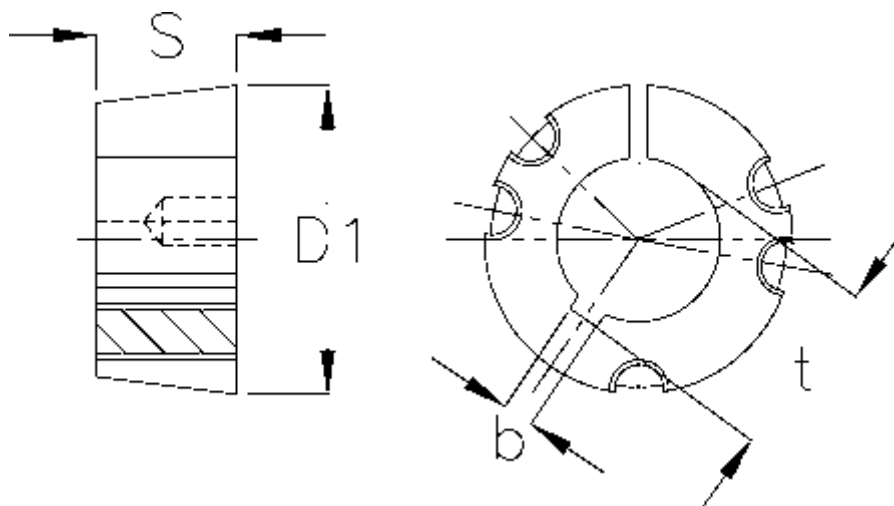

Article number: 6160403525042

Description: Taper bush 3525 bore $\varnothing 42$ mm

Measures

b	= 12
Bore	= 42
Bush type	= 3525
D1	= 127
S	= 64,9
Screw size	= 1/2 x 1 1/2"
t	= 45.3
Transmission moment	= 5060